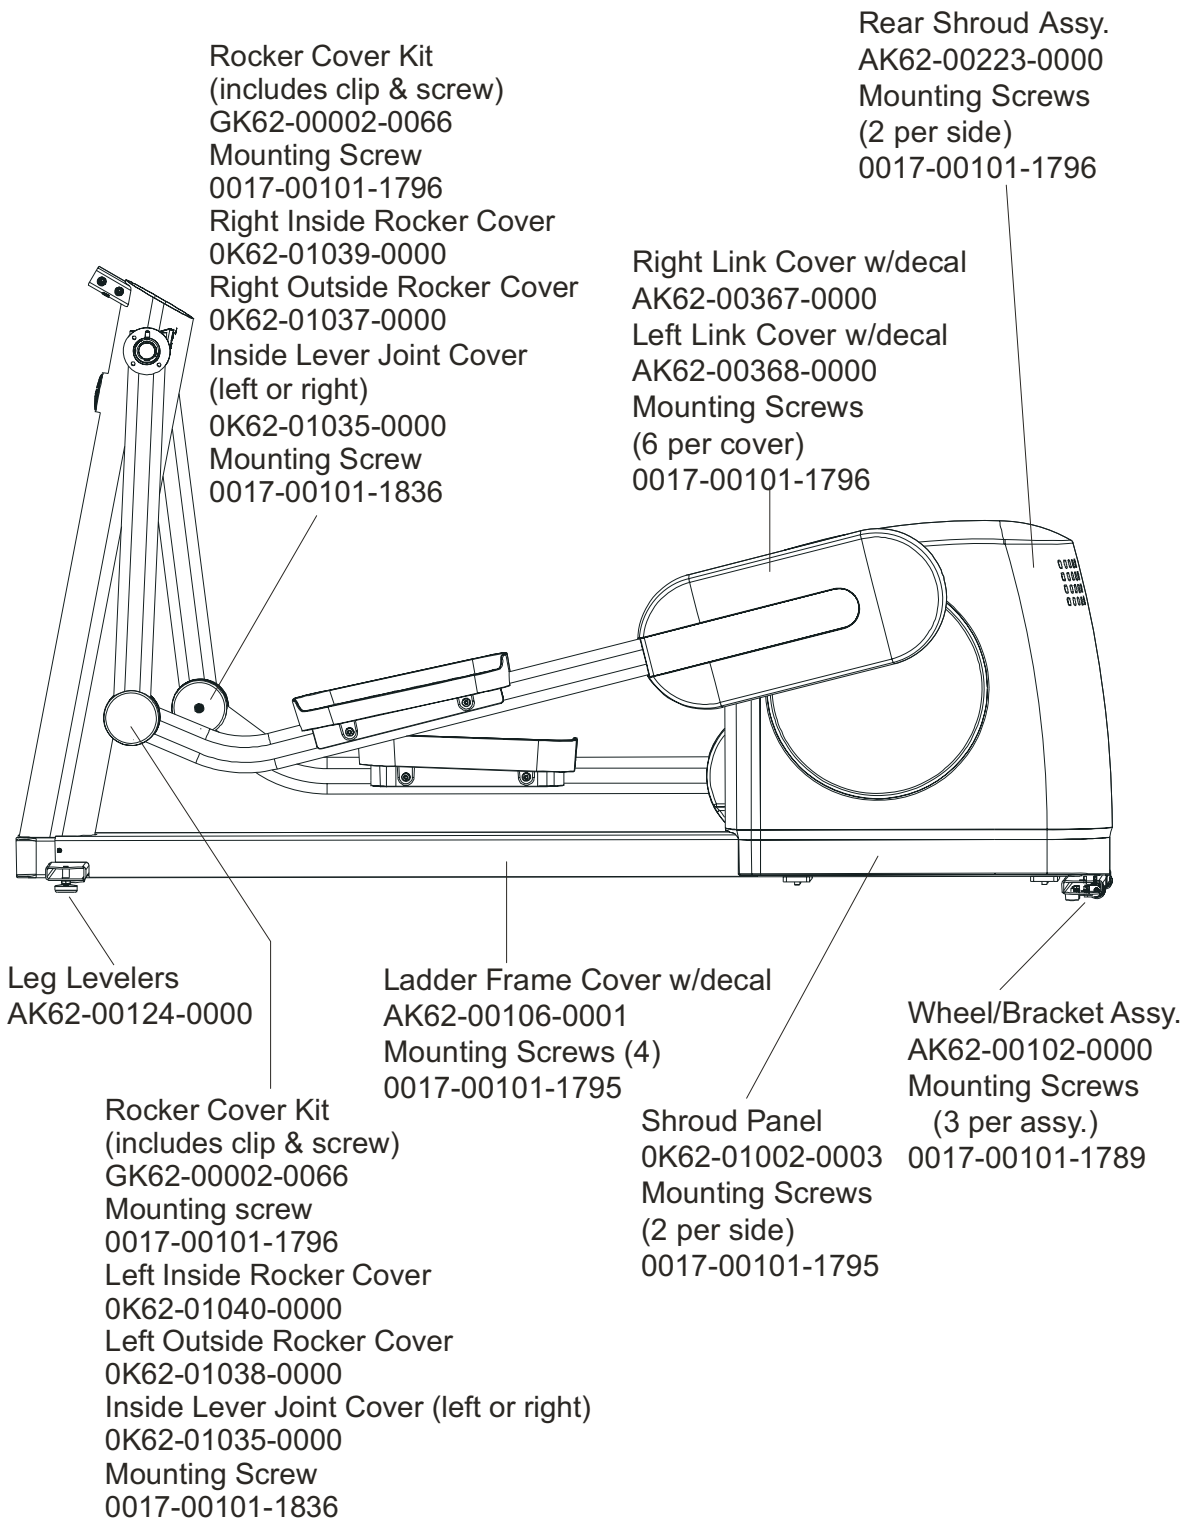

Description	Part No.
OPERATION MANUAL (CD)	OKCD-02003-0001
SERVICE MANUAL	M051-00K62-A149
TOUCH UP PAINT: SPRAY CAN .5 OZ BOTTLE W/APPLICATOR .33 OZ PEN	0017-00008-0204 0017-00008-0205 0017-00008-0206
HARDWARE BAG	AK62-00152-0001
ACCESS PANEL ASSEMBLY CONSISTS OF: 120" COAX CABLE 120" POWER EXTENSION CABLE BRACKET F-TYPE PANEL CONNECTOR #8 PLASTIC GROMMET	AK62-00210-0000 AK32-00020-0002 AK32-00078-0001 OK62-01179-0001 0017-00021-2846 0017-00042-0754
PLUG IN OPTION 120/60	GK62-00002-0018
PLUG IN OPTION 240/50 UK	GK62-00002-0019
PLUG IN OPTION 240v AUS	GK62-00002-0020
PLUG IN OPTION 230/50 CONT	GK62-00002-0021

This treadmill has both Lifepulse sensors and telemetry for reading heart rate.

Language	Part Nos.	
	Console	Overlay/Bezel/Switch
Eng + Met	AK62-00329-0001	AK62-00191-0001
Ger/Met	AK62-00329-0003	AK62-00191-0003
Spn/Met	AK62-00329-0004	AK62-00191-0004
Jap/Met	AK62-00329-0006	AK62-00191-0006
Frn/Met	AK62-00329-0007	AK62-00191-0007
Ital/Met	AK62-00329-0008	AK62-00191-0008
Dut/Met	AK62-00329-0009	AK62-00191-0009
Port/Met	AK62-00329-0010	AK62-00191-0010
Turk/Met	AK62-00329-0014	AK62-00191-0014

not shown:
Accessory Tray
0K62-01022-0000
Mounting Screws (2)
0017-00101-1846

Bearing Insert Assembly
AK62-00299-0000

Service Kit
GK62-00002-0044
kit contents:
Crankshaft (1)
Bearings (2)
Bearing Flanges (2 sets)
Nuts (4)
Washers (4)